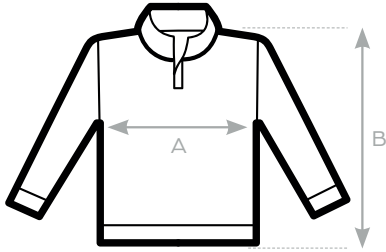

**Size specs.**

| B2B Zipneck band sweater 70/30<br>B2B-ZBSW        | XS | S  | M  | L  | XL | 2XL | 3XL | 4XL |
|---|----|----|----|----|----|-----|-----|-----|
| A HALF CHEST<br>HALF CHEST FROM UNDERARM (2,5 cm) | 49 | 52 | 56 | 60 | 64 | 67  | 70  | 73  |
| B FRONT BODY LENGHT                               | 69 | 71 | 73 | 75 | 77 | 79  | 81  | 83  |